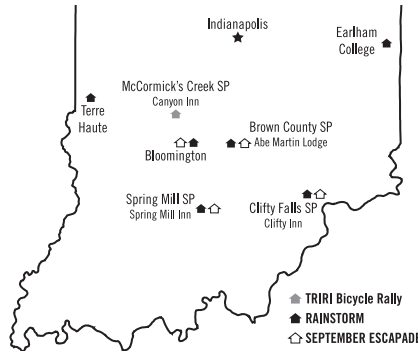

The Touring Ride in Rural Indiana®

presents three events in 2012.

*Join us to find your
Indiana adventure!*

- Escape into nature by camping in the Indiana State Parks, or pamper yourself in the Indiana State Park Inns with air conditioning and free WiFi.
- Customize your breakfasts & dinners with selections from healthy, well-stocked buffets without long lines.
- Share your vacation with non-cycling family and friends who enjoy art galleries and antiques, golf, hiking, horseback riding, or wine tasting.

TRIRI® Bicycle Rally 2012:

June 10 - 13

Explore south central Indiana and its limestone heritage through a series of loop rides from McCormick's Creek State Park, outside of Bloomington.

RAINSTORM™ 2012:

July 16 - 21

In July, challenge yourself with five century rides over five days.

On day six, ride 160 miles on

Historic Route 40 from Terre Haute back to your starting point in Richmond.

SEPTEMBER ESCAPE™ 2012:

September 16 - 21

Visit the former artist colony of Nashville and the river town of Madison on a relaxed tour of southeastern Indiana.

For more information:

www.triri.org

Phone: Kathy Smith (812) 333-8176